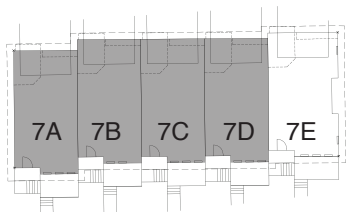

# UNIT 7E — 75 GREENBRIAR PL NW — MADISON

1,755 sq.ft. 22' Wide 3 Bed // 2 Full Bath // 2 Half Bath

Lower Floor: 260 sq. ft

Main Floor: 704 sq. ft.

Upper Floor: 791 sq. ft.

Outdoor Space: 201 sq. ft.  
Covered Deck: 98 sq. ft.  
Patio: 103 sq. ft.