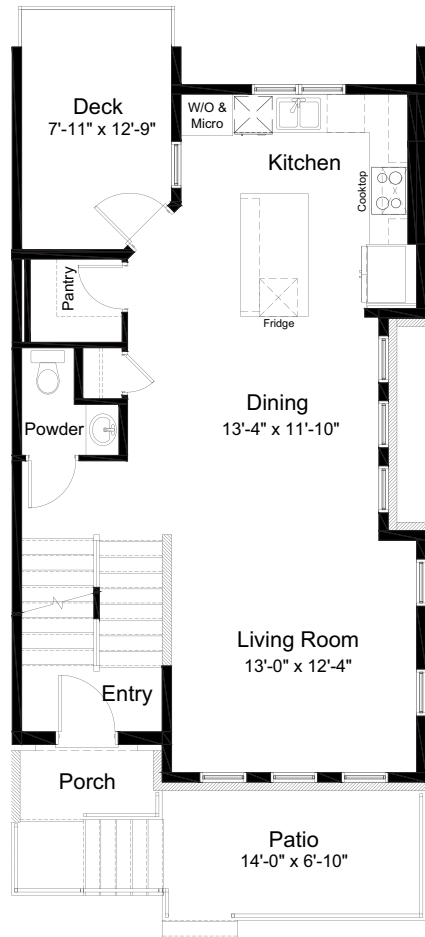

# UNIT 7E — 75 GREENBRIAR PL NW — MADISON

1,755 sq.ft. 22' Wide 3 Bed // 2 Full Bath // 2 Half Bath

Lower Floor: 260 sq. ft

Main Floor: 704 sq. ft.

Upper Floor: 791 sq. ft.

Outdoor Space: 201 sq. ft.  
Covered Deck: 98 sq. ft.  
Patio: 103 sq. ft.

587-619-1000

LIVEHUDSONWEST.CA

Edited: March 1, 2024

The builder reserves the right to modify or change plans, specifications, features and prices without notice. Materials may be substituted with equivalent or better at the builder's sole discretion. All dimensions and sizes are approximate and are based on architectural measurements. As reverse, mirrored and/or flipped plans occur throughout the building, please see architectural plans if material to your decision to purchase. Renderings, furnishings and equipment shown are an artist's conception and are intended as a general reference only. Please see disclosure statement for specific offering details. E. & O.E.

- Gourmet Kitchen Appliance Package
- Whirlpool Washer & Dryer
- LVP on stairs from Garage to Main Floor
- Matte Black Bathroom Hardware
- Rectangular Bathroom Sink Basins
- Matte Black Interior Door Hardware
- Lotus Glass Railing Design