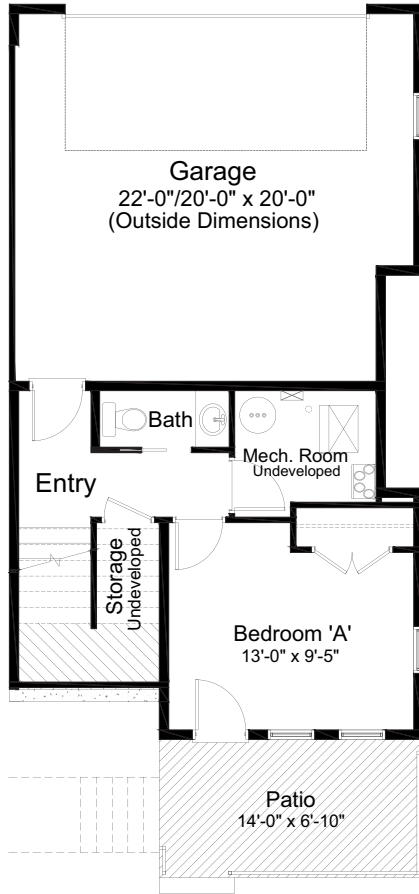

# UNIT 7E — 75 GREENBRIAR PL NW — MADISON

1,755 sq.ft. 22' Wide 3 Bed // 2 Full Bath // 2 Half Bath

Lower Floor: 260 sq. ft

Main Floor: 704 sq. ft.

Upper Floor: 791 sq. ft.

Outdoor Space: 201 sq. ft.  
Covered Deck: 98 sq. ft.  
Patio: 103 sq. ft.