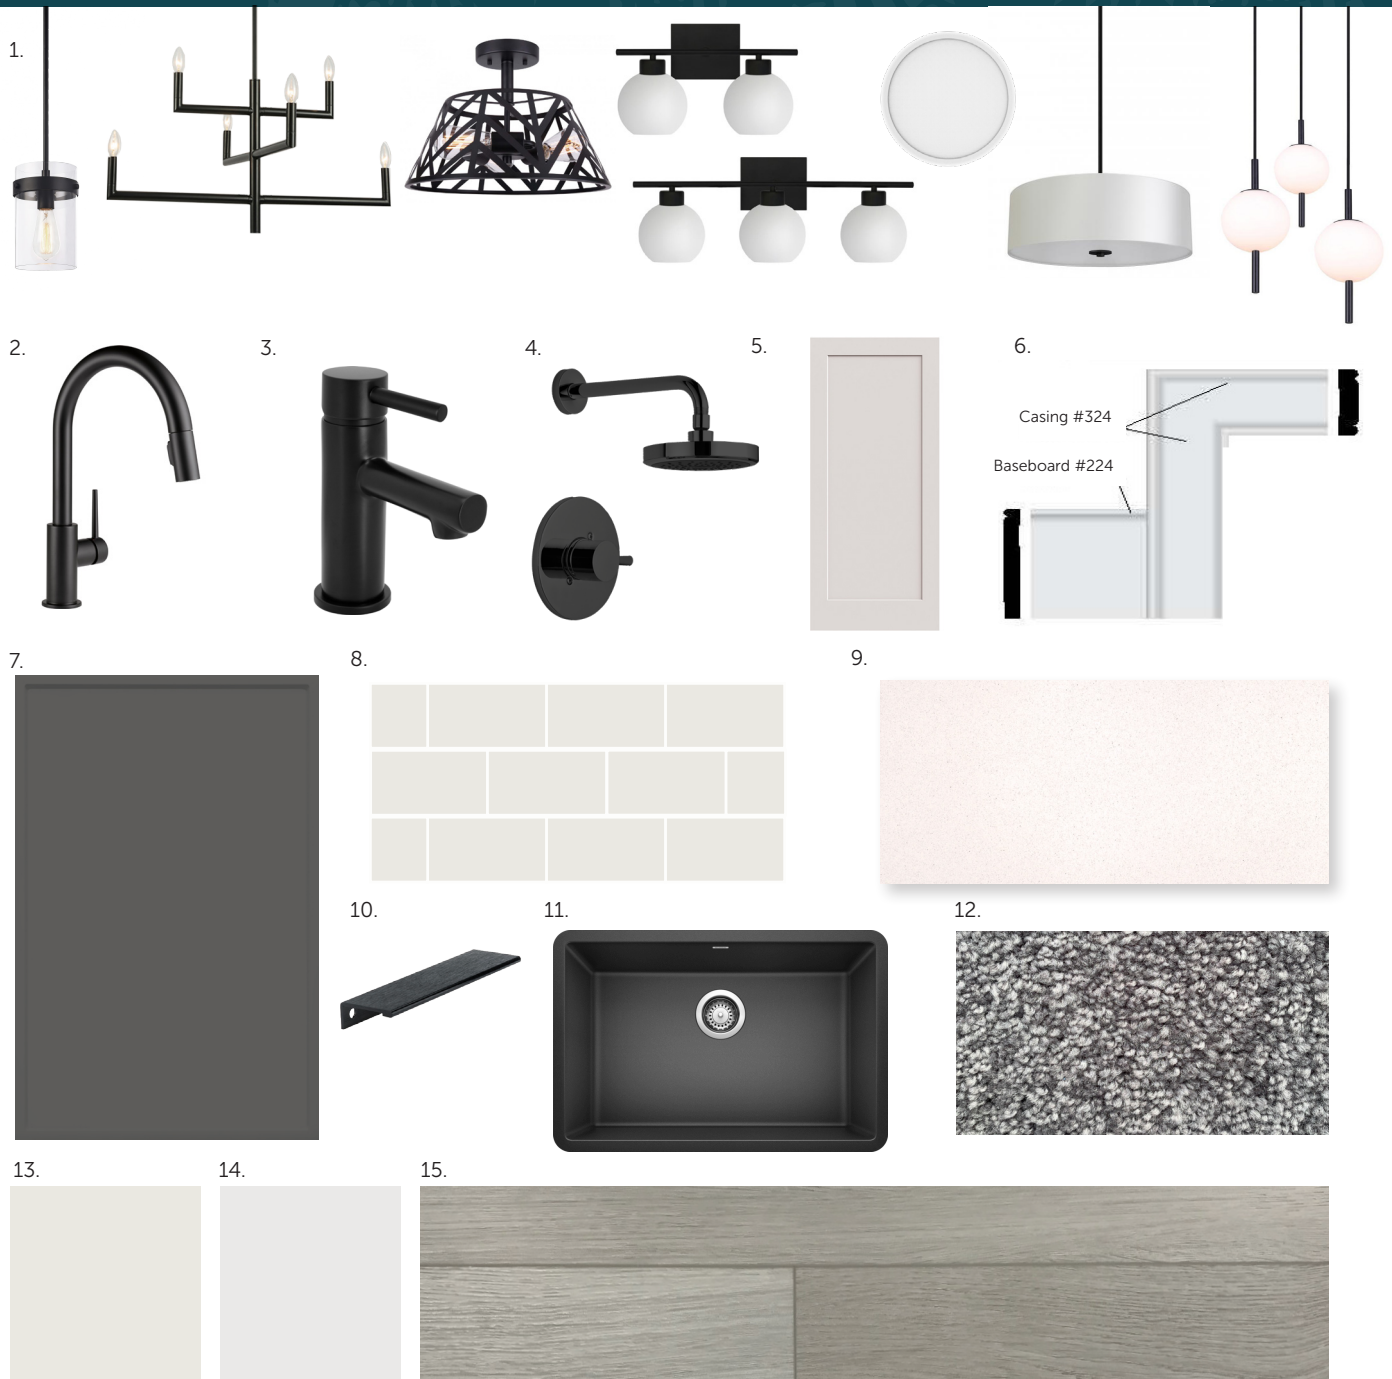

# UNIT 7E — 75 GREENBRIAR PL NW — MADISON

1,755 sq.ft. 22' Wide 3 Bed // 2 Full Bath // 2 Half Bath

Lower Floor: 260 sq. ft

Main Floor: 704 sq. ft.

Upper Floor: 791 sq. ft.

Outdoor Space: 201 sq. ft.  
Covered Deck: 98 sq. ft.  
Patio: 103 sq. ft.

- Gourmet Kitchen Appliance Package
- Whirlpool Washer & Dryer
- LVP on stairs from Garage to Main Floor
- Matte Black Bathroom Hardware
- Rectangular Bathroom Sink Basins
- Matte Black Interior Door Hardware
- Lotus Glass Railing Design

- |  |  |
|--|--|
| 1. Linden Lighting Package   | 9. Kitchen & Bath Countertops - Caesarstone - White Sands          |
| 2. Kitchen Faucet - Delta Trinsic Pull-Down - Matte Black          | 10. Hardware - Richelieu - Contemporary Aluminum Edge Pull         |
| 3. Bath Faucet - Delta Tommy - Matte Black                         | 11. Kitchen Sink - Blanco Precis - Anthracite                      |
| 4. Ensuite Shower Trim - Delta Tommy - Matte Black                 | 12. Carpet - Mohawk SP025 06                                       |
| 5. Interior Doors - Mercer Flat Panel                              | 13. Wall Paint - Cloverdale Artisan CA021 Sugar                    |
| 6. Baseboards & Casings - Transitional                             | 14. Trim Paint - Cloverdale Artisan CA025 Standard White           |
| 7. Kitchen & Bath Cabinets - Slim Shaker 110 - Charcoal Grey       | 15. Luxury Vinyl Plank Flooring - Taiga Arizona Series - Flagstaff |
| 8. Wall Tile - Ceratec Tile - Essential - Argento Glossy - 4" x 8" |  |