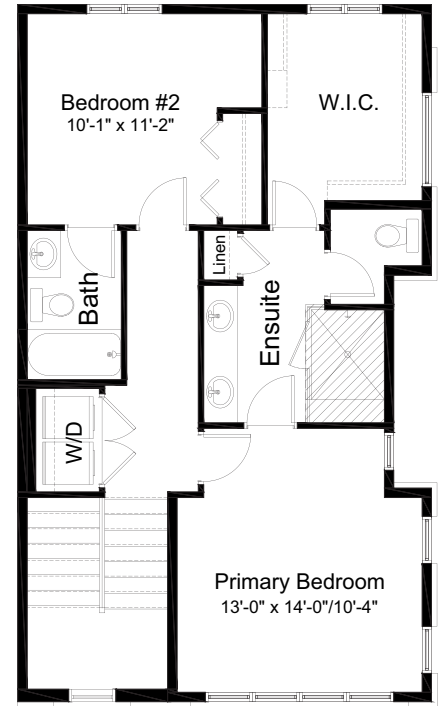

# UNIT 7E — 75 GREENBRIAR PL NW — MADISON

1,755 sq.ft. 22' Wide 3 Bed // 2 Full Bath // 2 Half Bath

Lower Floor: 260 sq. ft

Main Floor: 704 sq. ft.

Upper Floor: 791 sq. ft.

Outdoor Space: 201 sq. ft.  
Covered Deck: 98 sq. ft.  
Patio: 103 sq. ft.